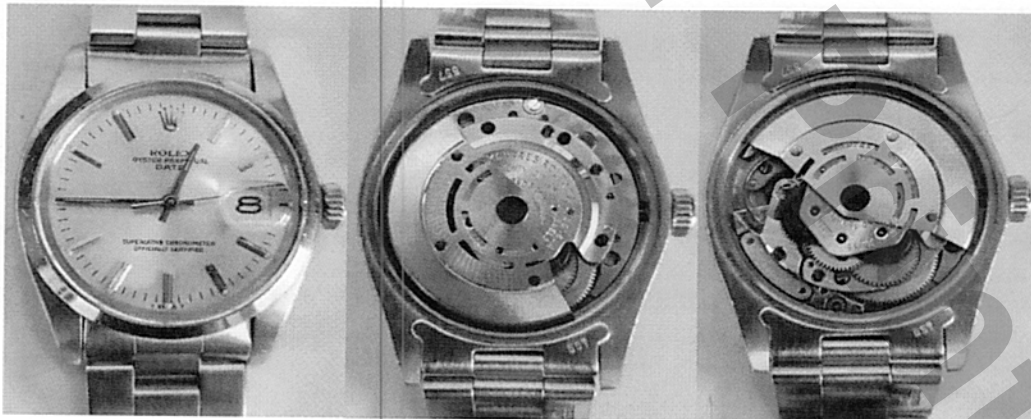

## Watch Authenticity Report

Client CC Baldivis  
 Address  
 Date 01/03/2024 Ref# 18119

Description
Brand
Model #

ROLEX  
1500

Model
Serial #

Oyster Perpetual Date  
6427047

Details
Case Metal
Bezel
Movement
Dial
Day Date
Band
Circa
Accessories

Stainless Steel  
Polished  
Automatic  
Silver  
Date Only  
Steel Original  
1980  
None

Weight
Case Size
Glass
Movement #
Sub dials
Crown
Clasp
Box & Papers
Condition

84.91gm  
34mm  
Plexiglass  
CAL. 1570  
N/A  
Pull out  
Folding Original  
None  
Fair