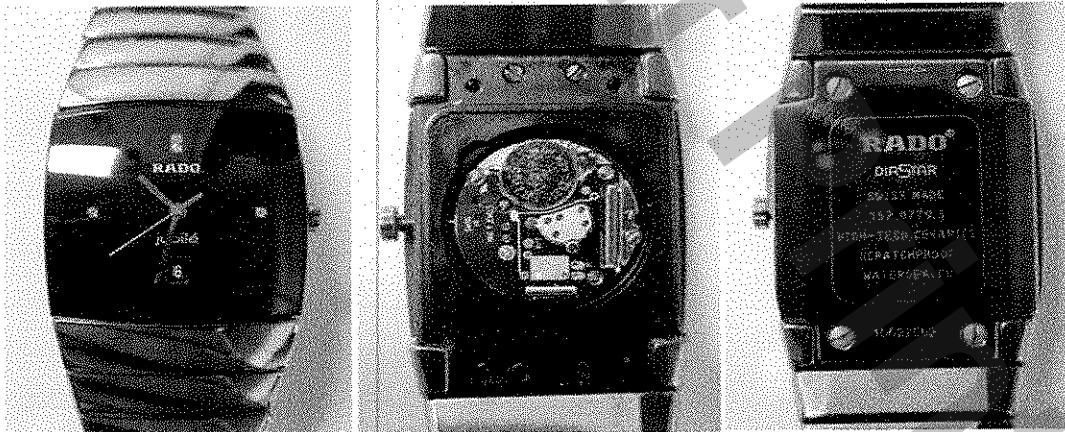

Client Cash Converters Baldivis
 Address
 Date 27/06/2023 Ref# 14659

Description
Brand
Model #

RADO
152.0779.3

Model
Serial #

Sintra Jubile
10622562

Details
Metal
Bezel
Movement
Dial
Day Date
Band
Circa
Accessories

Ceramic
NA
Swiss Quartz
Black with 4 Diamonds
Date Only
Ceramic
2014 Approx
NA

Weight
Case Size
Glass
Movement #
Sub dials
Crown
Clasp
Box & Papers
Condition

83.42gms
32mm
Sapphire Crystal
V8 9 Jewel
NA
Pull Out
Original Titanium Butterfly
NA
Fair (Case is Broken)