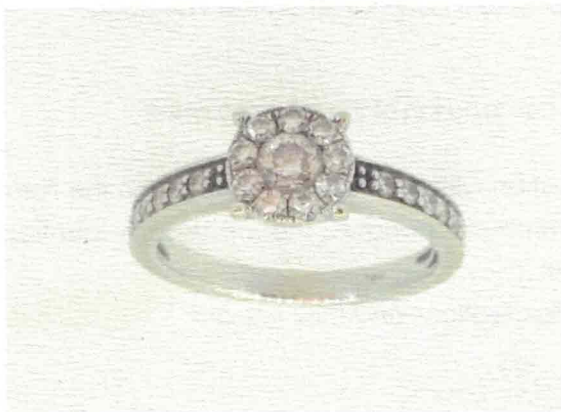

CLASSIFICATION: Retail Replacement in a Perth Jewellery Store No. 080424

PROPERTY OF: Cash Converters Midland  
4/245 Great Eastern Hwy  
MIDLAND WA 6056

Page: 1

Nº	DESCRIPTION OF ITEMS	VALUE
1	Engagement ring, set with a centre diamond approx. 0.22ct, round brilliant cut, size 3.8x2.5mm, colour H, clarity SI2, surrounded by 9 diamonds approx. 0.02ct each, single cuts, H/VS, with 10 shoulder diamonds approx. 0.01ct each, rbc, H/VS-SI, grain set, half round band, set in white gold, stamped 18K, valued as 18ct gold. Total weight: 3.56 grams. Estimated Total Diamond Weight: 20=0.50ct tdw. REF: 114845	2290.00
2	Ladies wedding ring, set with 15 round brilliant cut diamonds estimated 15=0.20ct tdw, rbc, H/SI, grain set in 18ct white gold, stamped 18K. Total weight: 2.42 grams.	1260.00