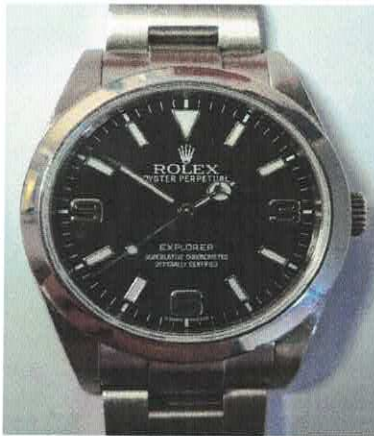

## Watch Authenticity Report

Client Cash Converters Joondalup  
 Address  
 Date 25/07/2023 Ref# 359950

Description
Brand
Model #

ROLEX  
214270

Model
Serial #

EXPLORER  
G65916

Details
Case Metal
Bezel
Movement
Dial
Day Date
Band
Circa
Accessories

Stainless Sleet  
Polished Stainless Steel  
Automatic  
Black  
None  
Original Rolex Stainless  
2013  
N/A

Weight
Case Size
Glass
Movement #
Sub dials
Crown
Clasp
Box & Papers
Condition

135.53gms  
39mm  
Sapphire Crystal  
Rolex 3132  
None  
Rolex Pull Out  
Original Rolex Deployment  
N/A  
Good - Slight Signs of Wear