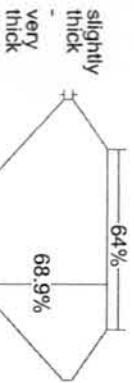

GIA®

GIA REPORT

5343938689

REPORT IS VALID FOR 10 YEARS

FACSIMILE
This is a digital representation of the original GIA Report. This representation might not be accepted in lieu of the original GIA Report in certain circumstances. The original GIA Report includes certain security features which are not reproducible on this facsimile.

GIA NATURAL DIAMOND GRADING REPORT

February 18, 2020

GIA Report Number 5343938689

Shape and Cutting Style ..... Cut-Cornered Rectangular
Modified Brilliant

Measurements ..... 6.85 x 5.48 x 3.78 mm

GRADING RESULTS

Carat Weight ..... 1.24 carat

Color Grade ..... J

Clarity Grade VVS2

ADDITIONAL GRADING INFORMATION

Polish ..... Excellent

Symmetry ..... Excellent

Fluorescence ..... Medium Blue

Inscription(s): GIA 5343938689

Comments: Pinpoints are not shown.

PROPORTIONS

Profile not to actual proportions