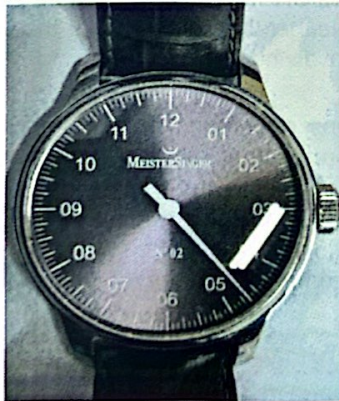

## Watch Authenticity Report

Client CC Phoenix Park  
 Address  
 Date 05/03/2024 Ref# 294053

<b>Description</b>			
Brand	Meistersinger	Model	No2
Model #	No 02	Serial #	000012
<b>Details</b>		<b>Weight</b>	81.10gms
Case Metal	Steel	Case Size	43mm
Bezel	Polished	Glass	Sapphire Crystal
Movement	Automatic	Movement #	17 Jewel
Dial	Satin Gunmetal	Sub dials	N/A
Day Date	N/A	Crown	Pull Out
Band	Leather; Black (Worn)	Clasp	Buckle
Circa	2016	Box & Papers	None
Accessories	N/A	Condition	Good