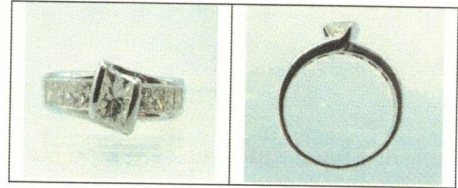

RETAIL REPLACEMENT VALUATION

DATE: 4th October 2022
REF: Stock # 230329

FOR: Cash Converters
Bunbury

DIAMOND RING

(Stamped 750, AC16) 18ct White gold

The larger diamond is angled tension set with channel set diamonds displayed in each slightly flared shoulder. Exact replacement may be difficult.

SHANK: Flat	SHANK MEASUREMENT: 1.93 < 3.31mm
RING SIZE: O	WEIGHT: 3.51 grams
METHOD OF MANUFACTURE: Mass production cast	

This valuation is subject to the terms and conditions supplied on the Take-in form at the time of requesting the valuation, see reverse side. This valuation is based on a tradition bricks and mortar retail outlet. The diamond weights, colour and clarity are estimated, exact measurements could not be obtained due to setting restrictions.

Diamond: Princess cut: 1 = 0.44 carats total estimated weight, measuring 4.08x4.28x3.11mm, Colour H, Clarity VS2
 Diamonds: Princess cut: 4 = 0.32 carats total estimated weight, measuring 2.2-2.3x2.2-2.3mm, Colour H-I, Clarity SI1
 Diamonds: Princess cut: 4 = 0.32 carats total estimated weight, measuring 2-2.1x2-2.1mm, Colour H-I, Clarity SI1