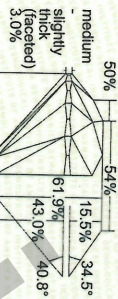

GIA®

GIA NATURAL DIAMOND DOSSIER®

October 17, 2018
GIA Report Number 7301947070
Shape and Cutting Style ..... Round Brilliant
Measurements ..... 4.38 - 4.40 x 2.72 mm

GRADING RESULTS

Carat Weight ..... 0.32 carat
Color Grade ..... G
Clarity Grade SI2
Cut Grade ..... Excellent

ADDITIONAL GRADING INFORMATION

Polish ..... Excellent
Symmetry ..... Excellent
Fluorescence ..... None
Clarity Characteristics ..... Twining Wisp, Feather
Inscription(s): GIA 7301947070

GIA.edu

GIA REPORT

7301947070

Verify this report at GIA.edu

PROPORTIONS

Profile to actual proportions