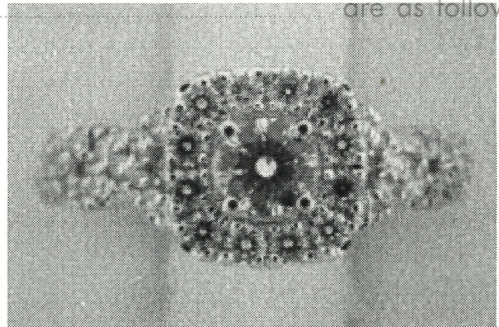

MAZZUCCHELLI'S

CARRY LOVE WITH YOU ALWAYS

Certificate of Purchase

We hereby certify that the goods purchased on 11 / 09 / 19 by:

Mr / Mrs / Ms:

are as follows:

SKU: 2002138

Description:

18W RND 1.00 CTW CERT

Description of item:

Diamond Ring Halo Collection

Retail price: \$

1169

Price paid: \$

Store:

Sales professional name and number:

GRADING RESULTS

Carat Weight 0.32 carat
 Color Grade G
 Clarity Grade SI2
 Cut Grade Excellent

ADDITIONAL GRADING INFORMATION

Polish Excellent
 Symmetry Excellent
 Fluorescence None
 Clarity Characteristics Twining Wisp, Feather
 Inscription(s): GIA 7301947070